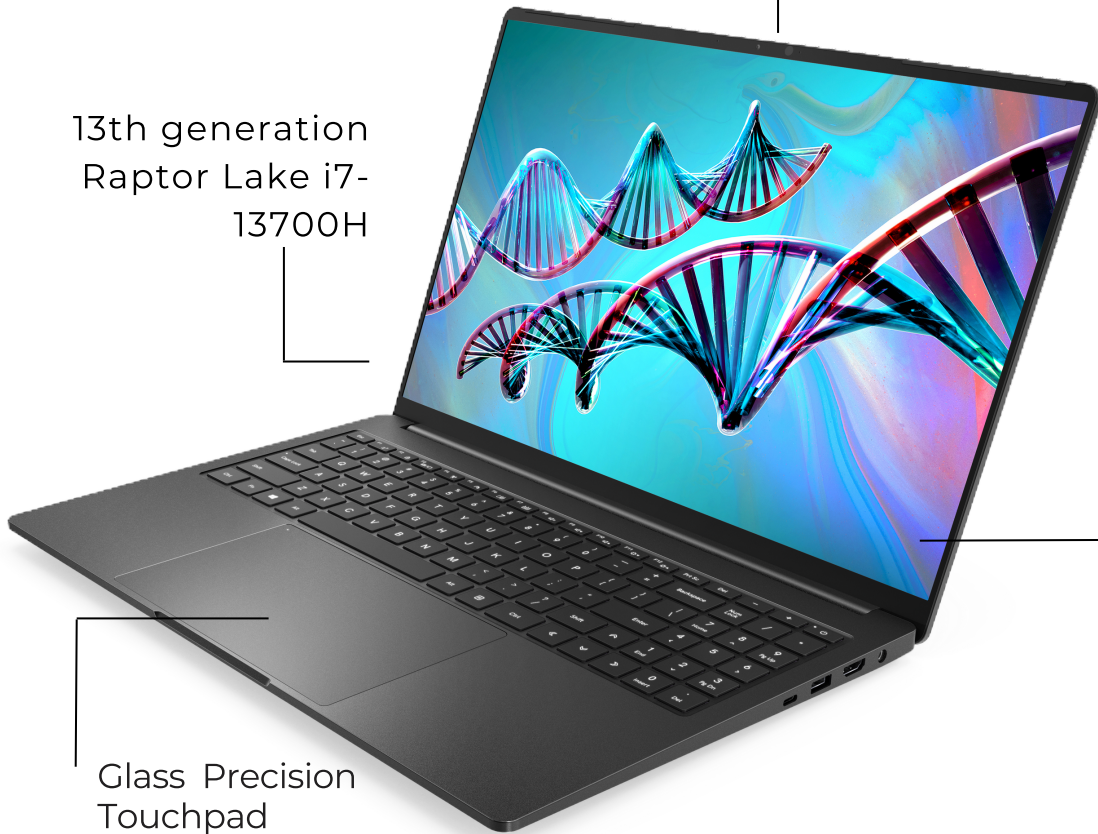

CARBON SYSTEMS

Iridium 16 Pro

The Iridium 16 Pro notebook delivers workstation-level power in a portable Ultrabook, featuring an Intel 13th-generation Core i7 CPU and Nvidia RTX 4060 graphics that makes the hourglass icon all but obsolete.

Facial Recognition
Webcam with
dual digital mic

13th generation
Raptor Lake i7-
13700H

3.7lb all metal
MgAl chassis

Glass Precision
Touchpad

SPECS

- Intel 13th gen i7-13700H
- DDR5 - 4800
- 2560x1600
- 90Hz LCD
- Wifi 6 + BT 5.1
- 3.7lbs Magnesium Alloy chassis
- 14" x 9.7" x 0.7"
- 53Wh battery