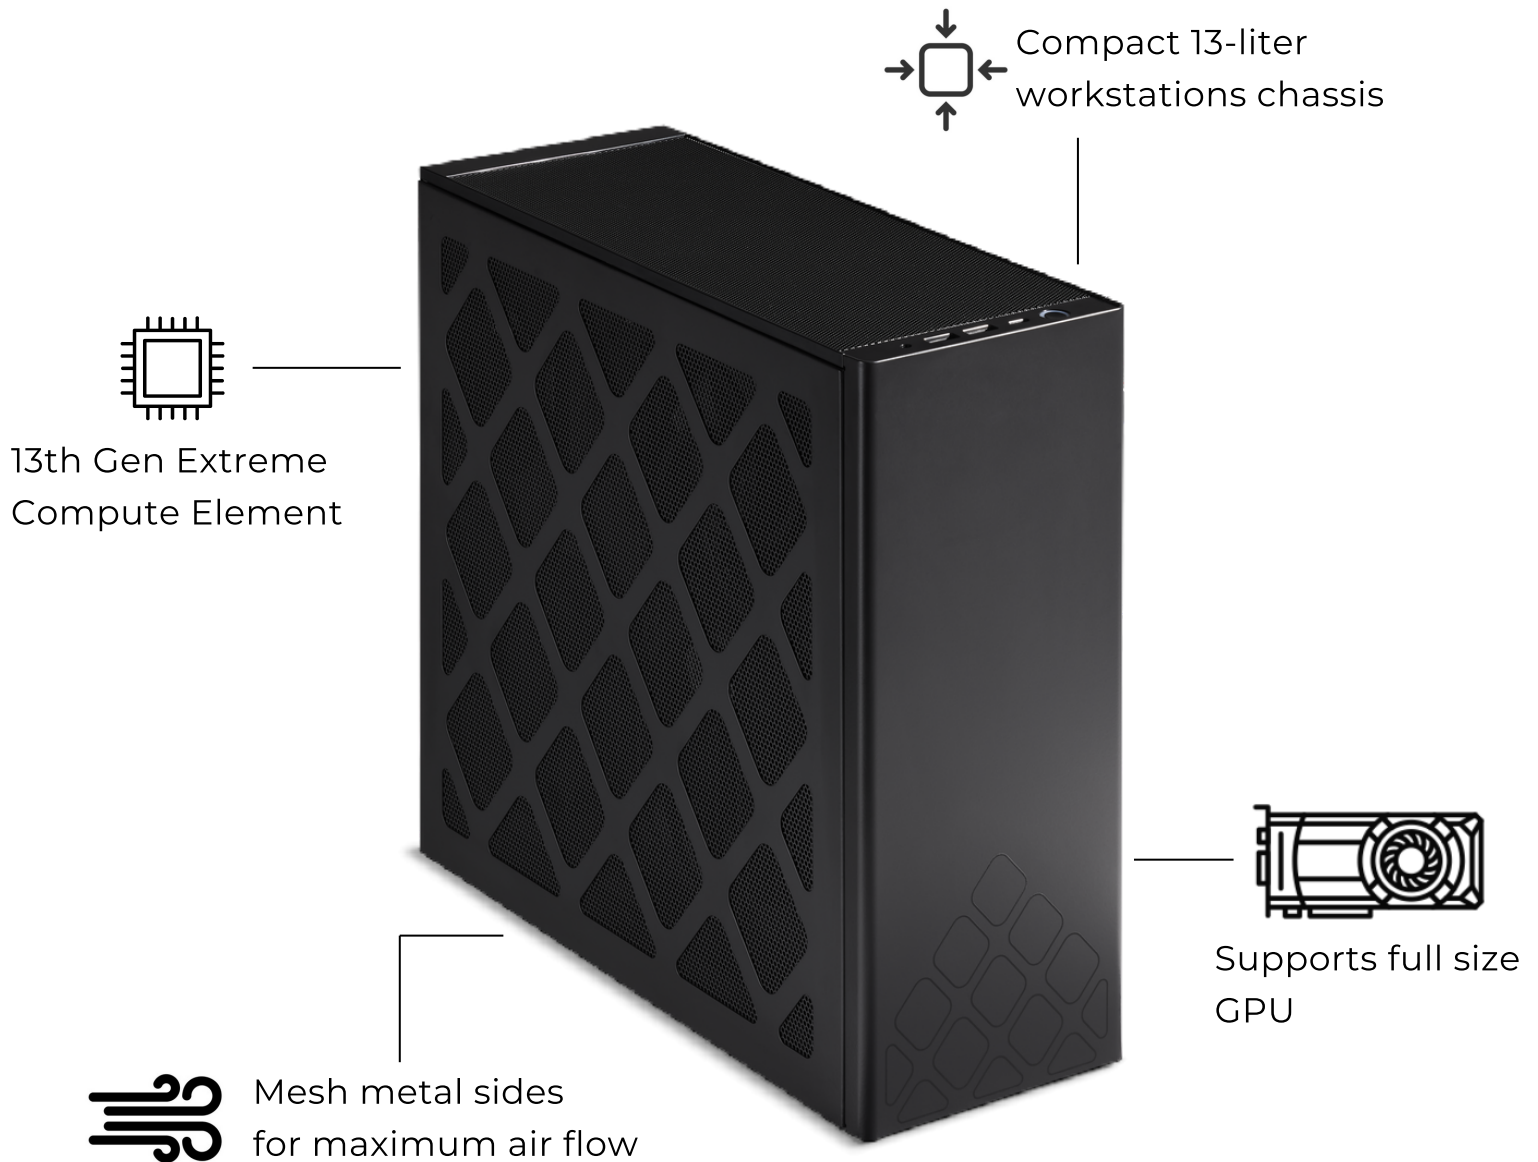

Titanium i9 Workstation

A compact yet versatile powerhouse that will conquer your most demanding compute tasks. From AI workloads, to CAD and video editing, look no further than the state of the art Titanium i9 workstation!

SPECS

- 13th gen i9-13900K
- Up to 64GB DDR5
- GeForce A2000 or RTX 4070Ti factory options
- Wifi 6E + BT 5.2
- 1x 2.5Gbe, 1x 10Gbe Ethernet
- Front: 2x USB3 Type-A, 1x Type-C
- Rear: 6x USB3 Type-A, 2x Thunderbolt4 (type C)