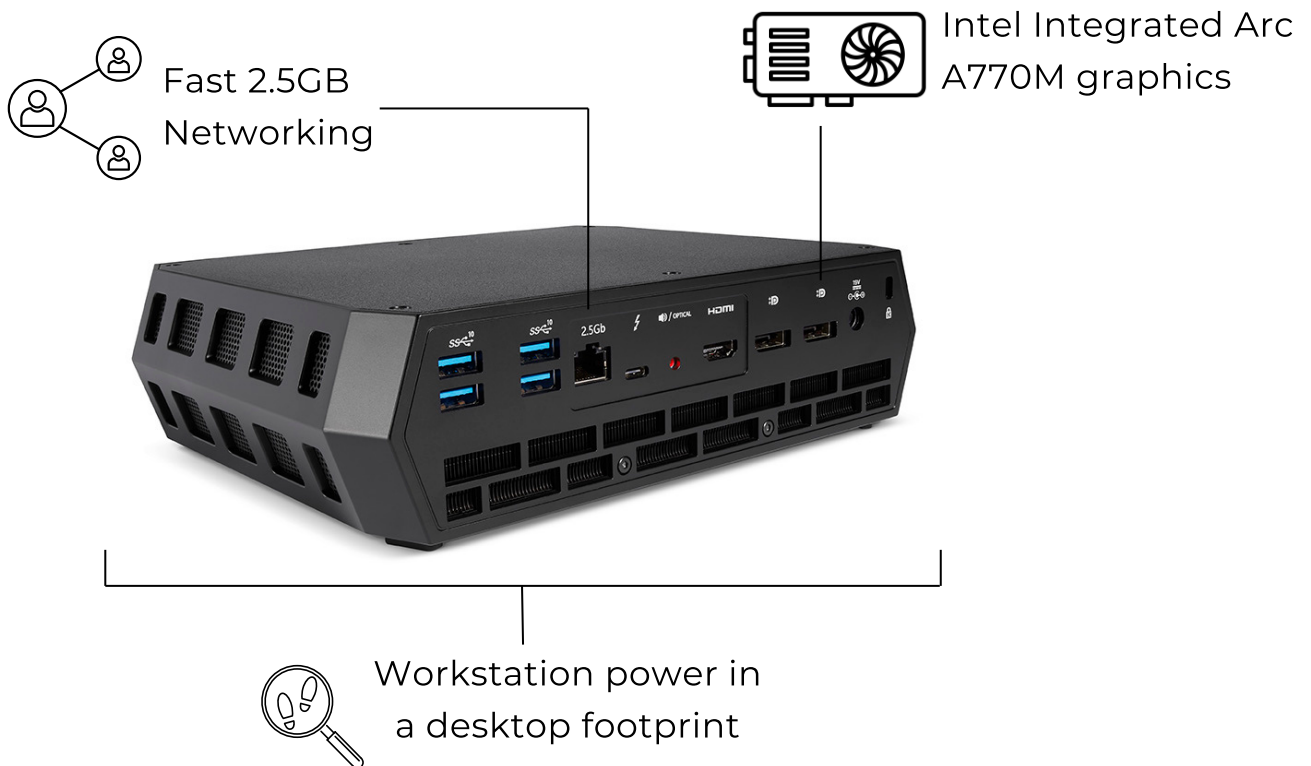

Titanium i7 Workstation

Big processing and dedicated graphics come together in this compact workstation solution. The perfect fit for your mid-range 3d, medical, x-ray, dental imaging needs.

SPECS

- 12th Gen Intel® Core™ i7-12700H processor
- Up to 64GB of memory
- Intel® Arc™ A770M Graphics
- HDMI 2.1TMDS (up to 4K60)
- Front SD Express slot
- Intel® 2.5Gb (i225-LM)